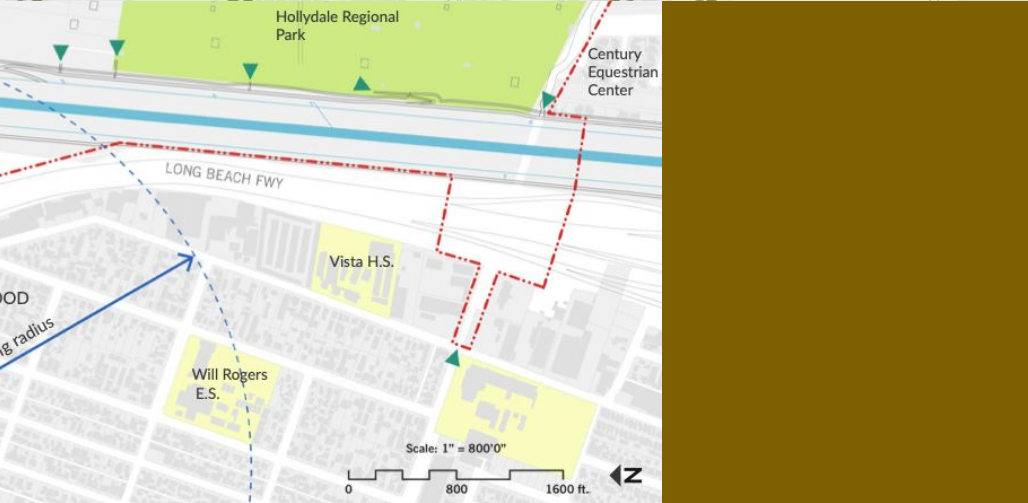

Mark Stanley, *Executive Officer*

San Gabriel and Lower Los Angeles Rivers and Mountains Conservancy

Para Todos

Rio Hondo Confluence: Site Vicinity Map

- Multi-use path access
- 10-min walking radius from Metro stop
- LADWP Towers