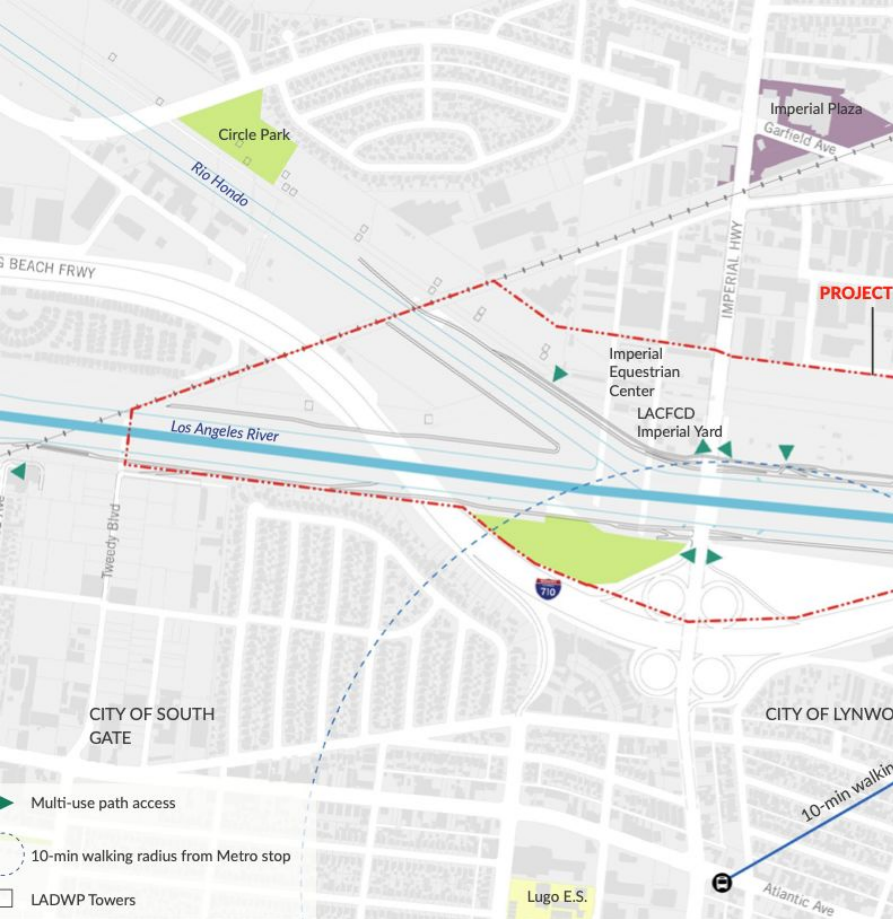

Mark Stanley, *Executive Officer*

San Gabriel and Lower Los Angeles Rivers and Mountains Conservancy

Para Todos

Rio Hondo Confluence: Site Vicinity Map

- Multi-use path access
- 10-min walking radius from Metro stop
- LADWP Towers